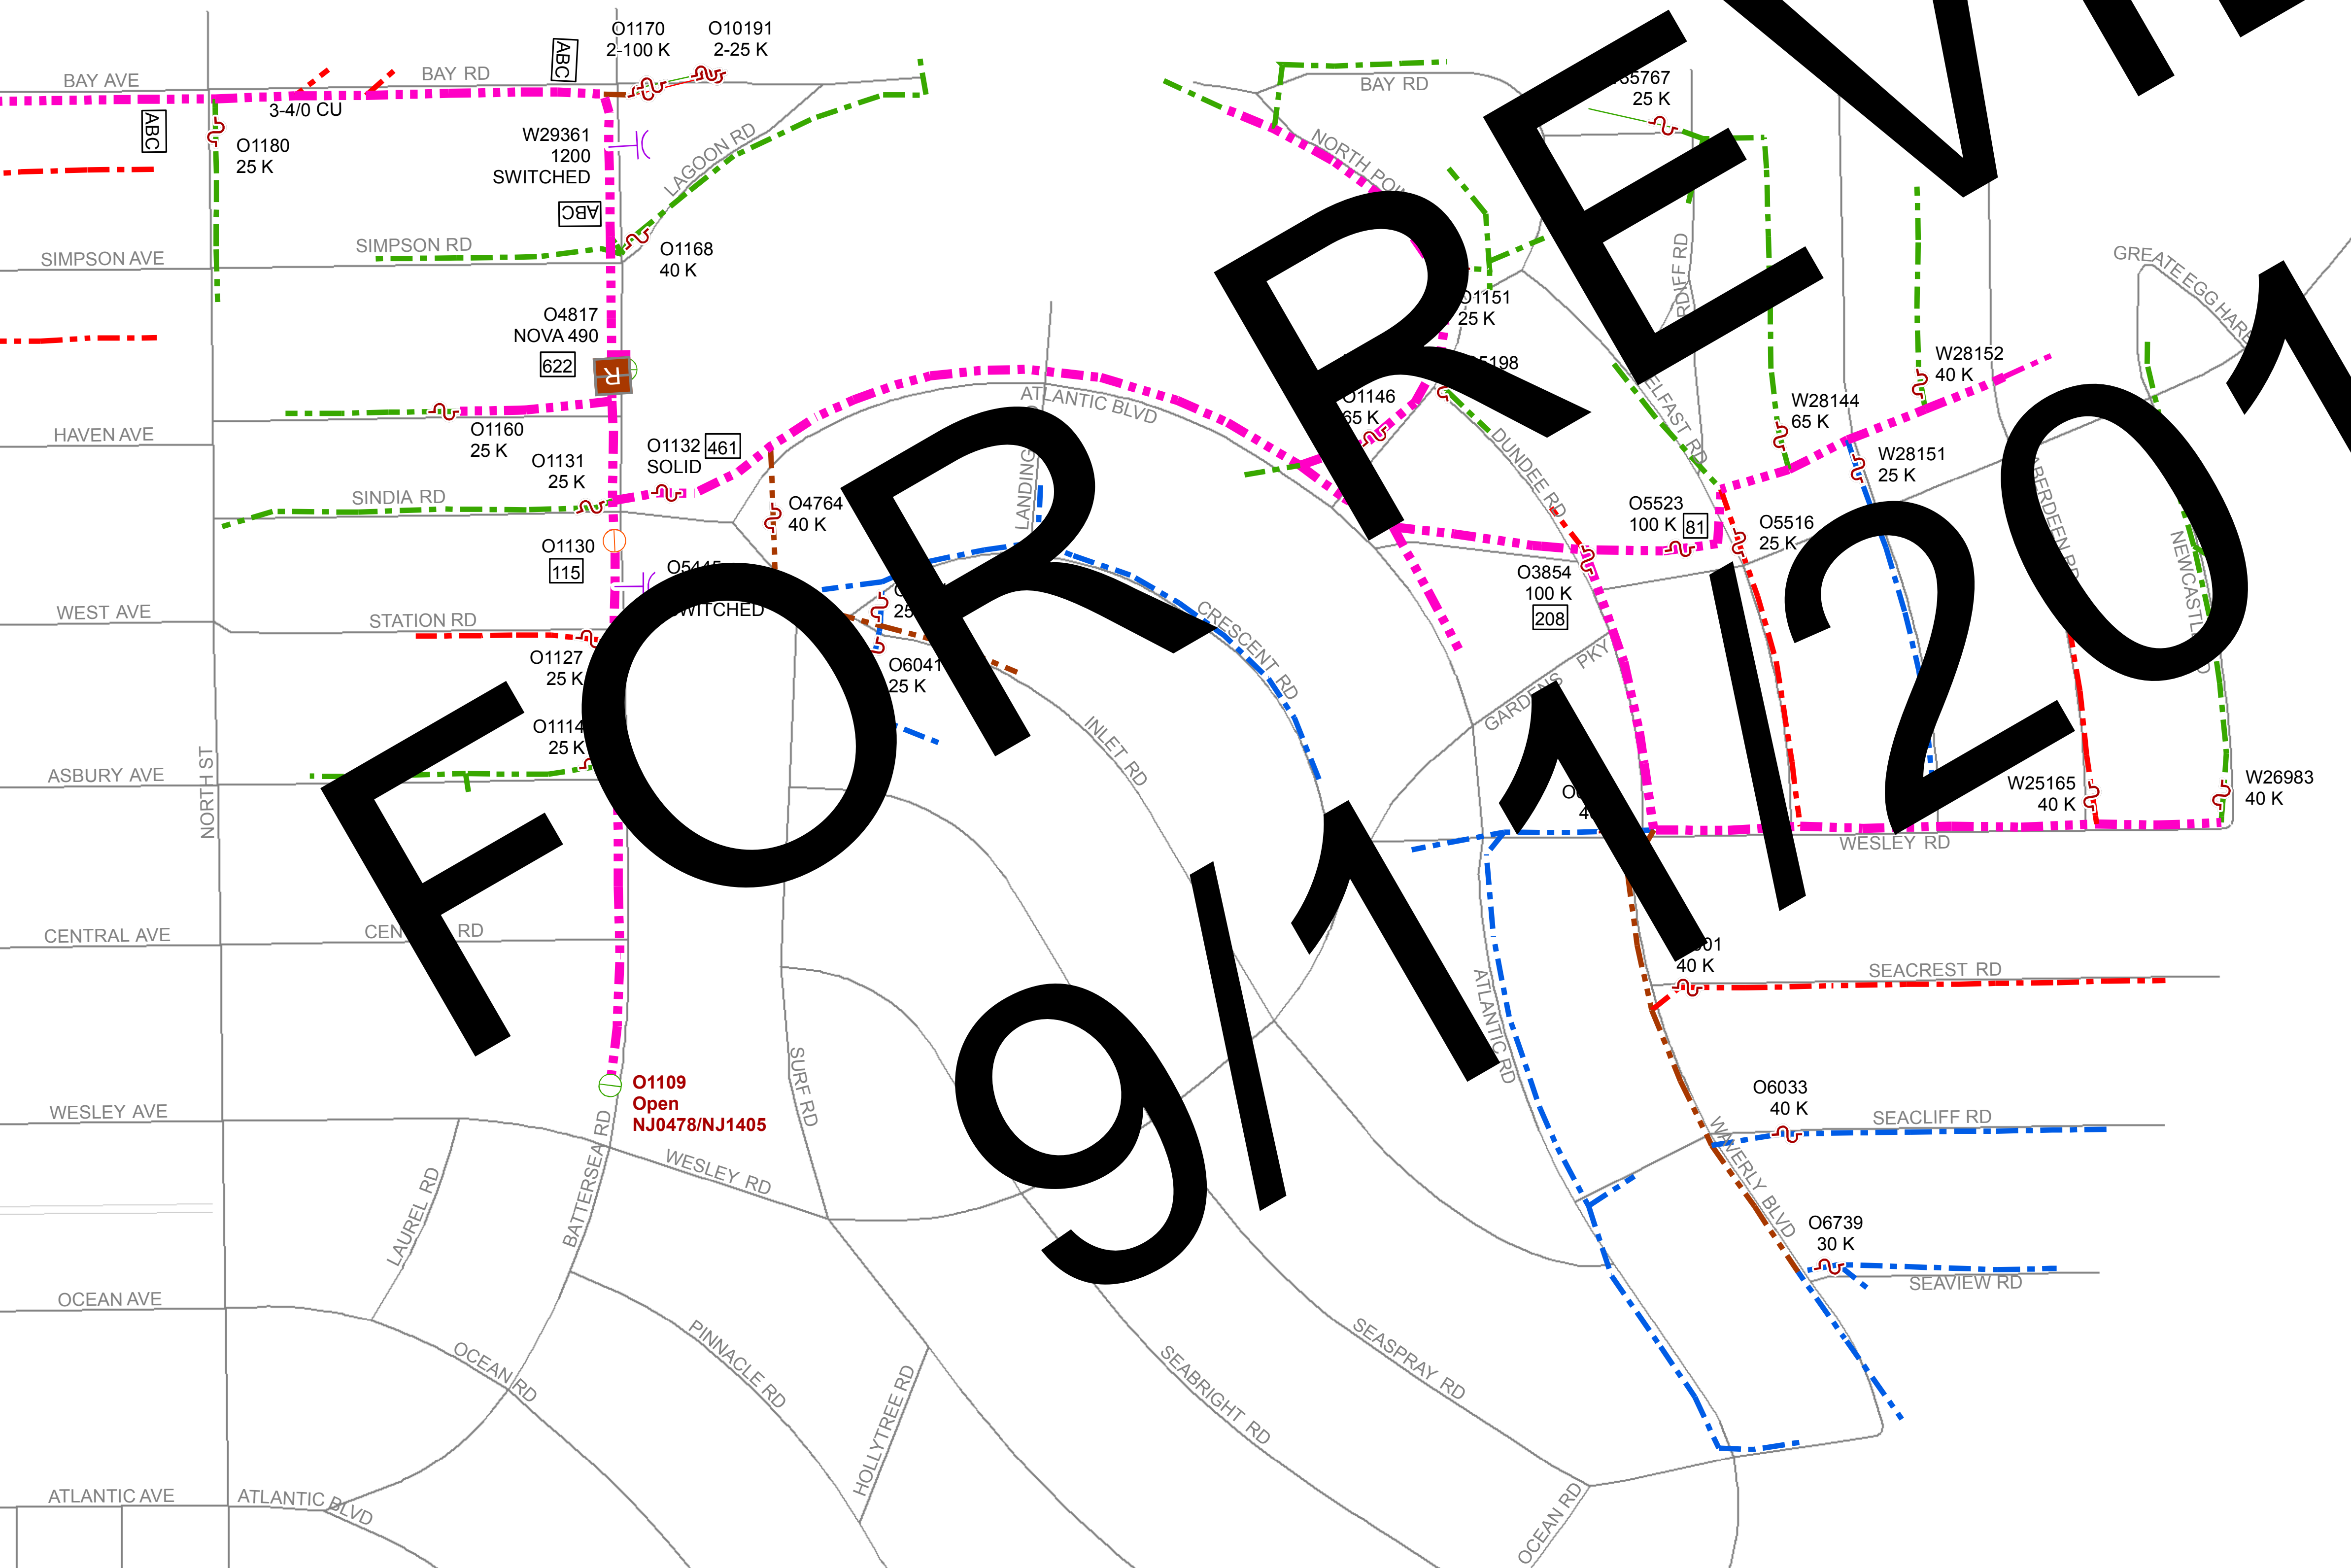

SEE SHEET 1
MATCH A

FOR REVIEW 2019

ACE Feeder Map			
Circuit/Feeder:	NJ0478 (NO.1)	Voltage:	12 KV
Substation:	OCEAN CITY	GPS:	39.278060,-74.579609
Sheet:	2 of 2	Map Scale:	1"=167'
		Plotted By:	e912465
			9/11/2019