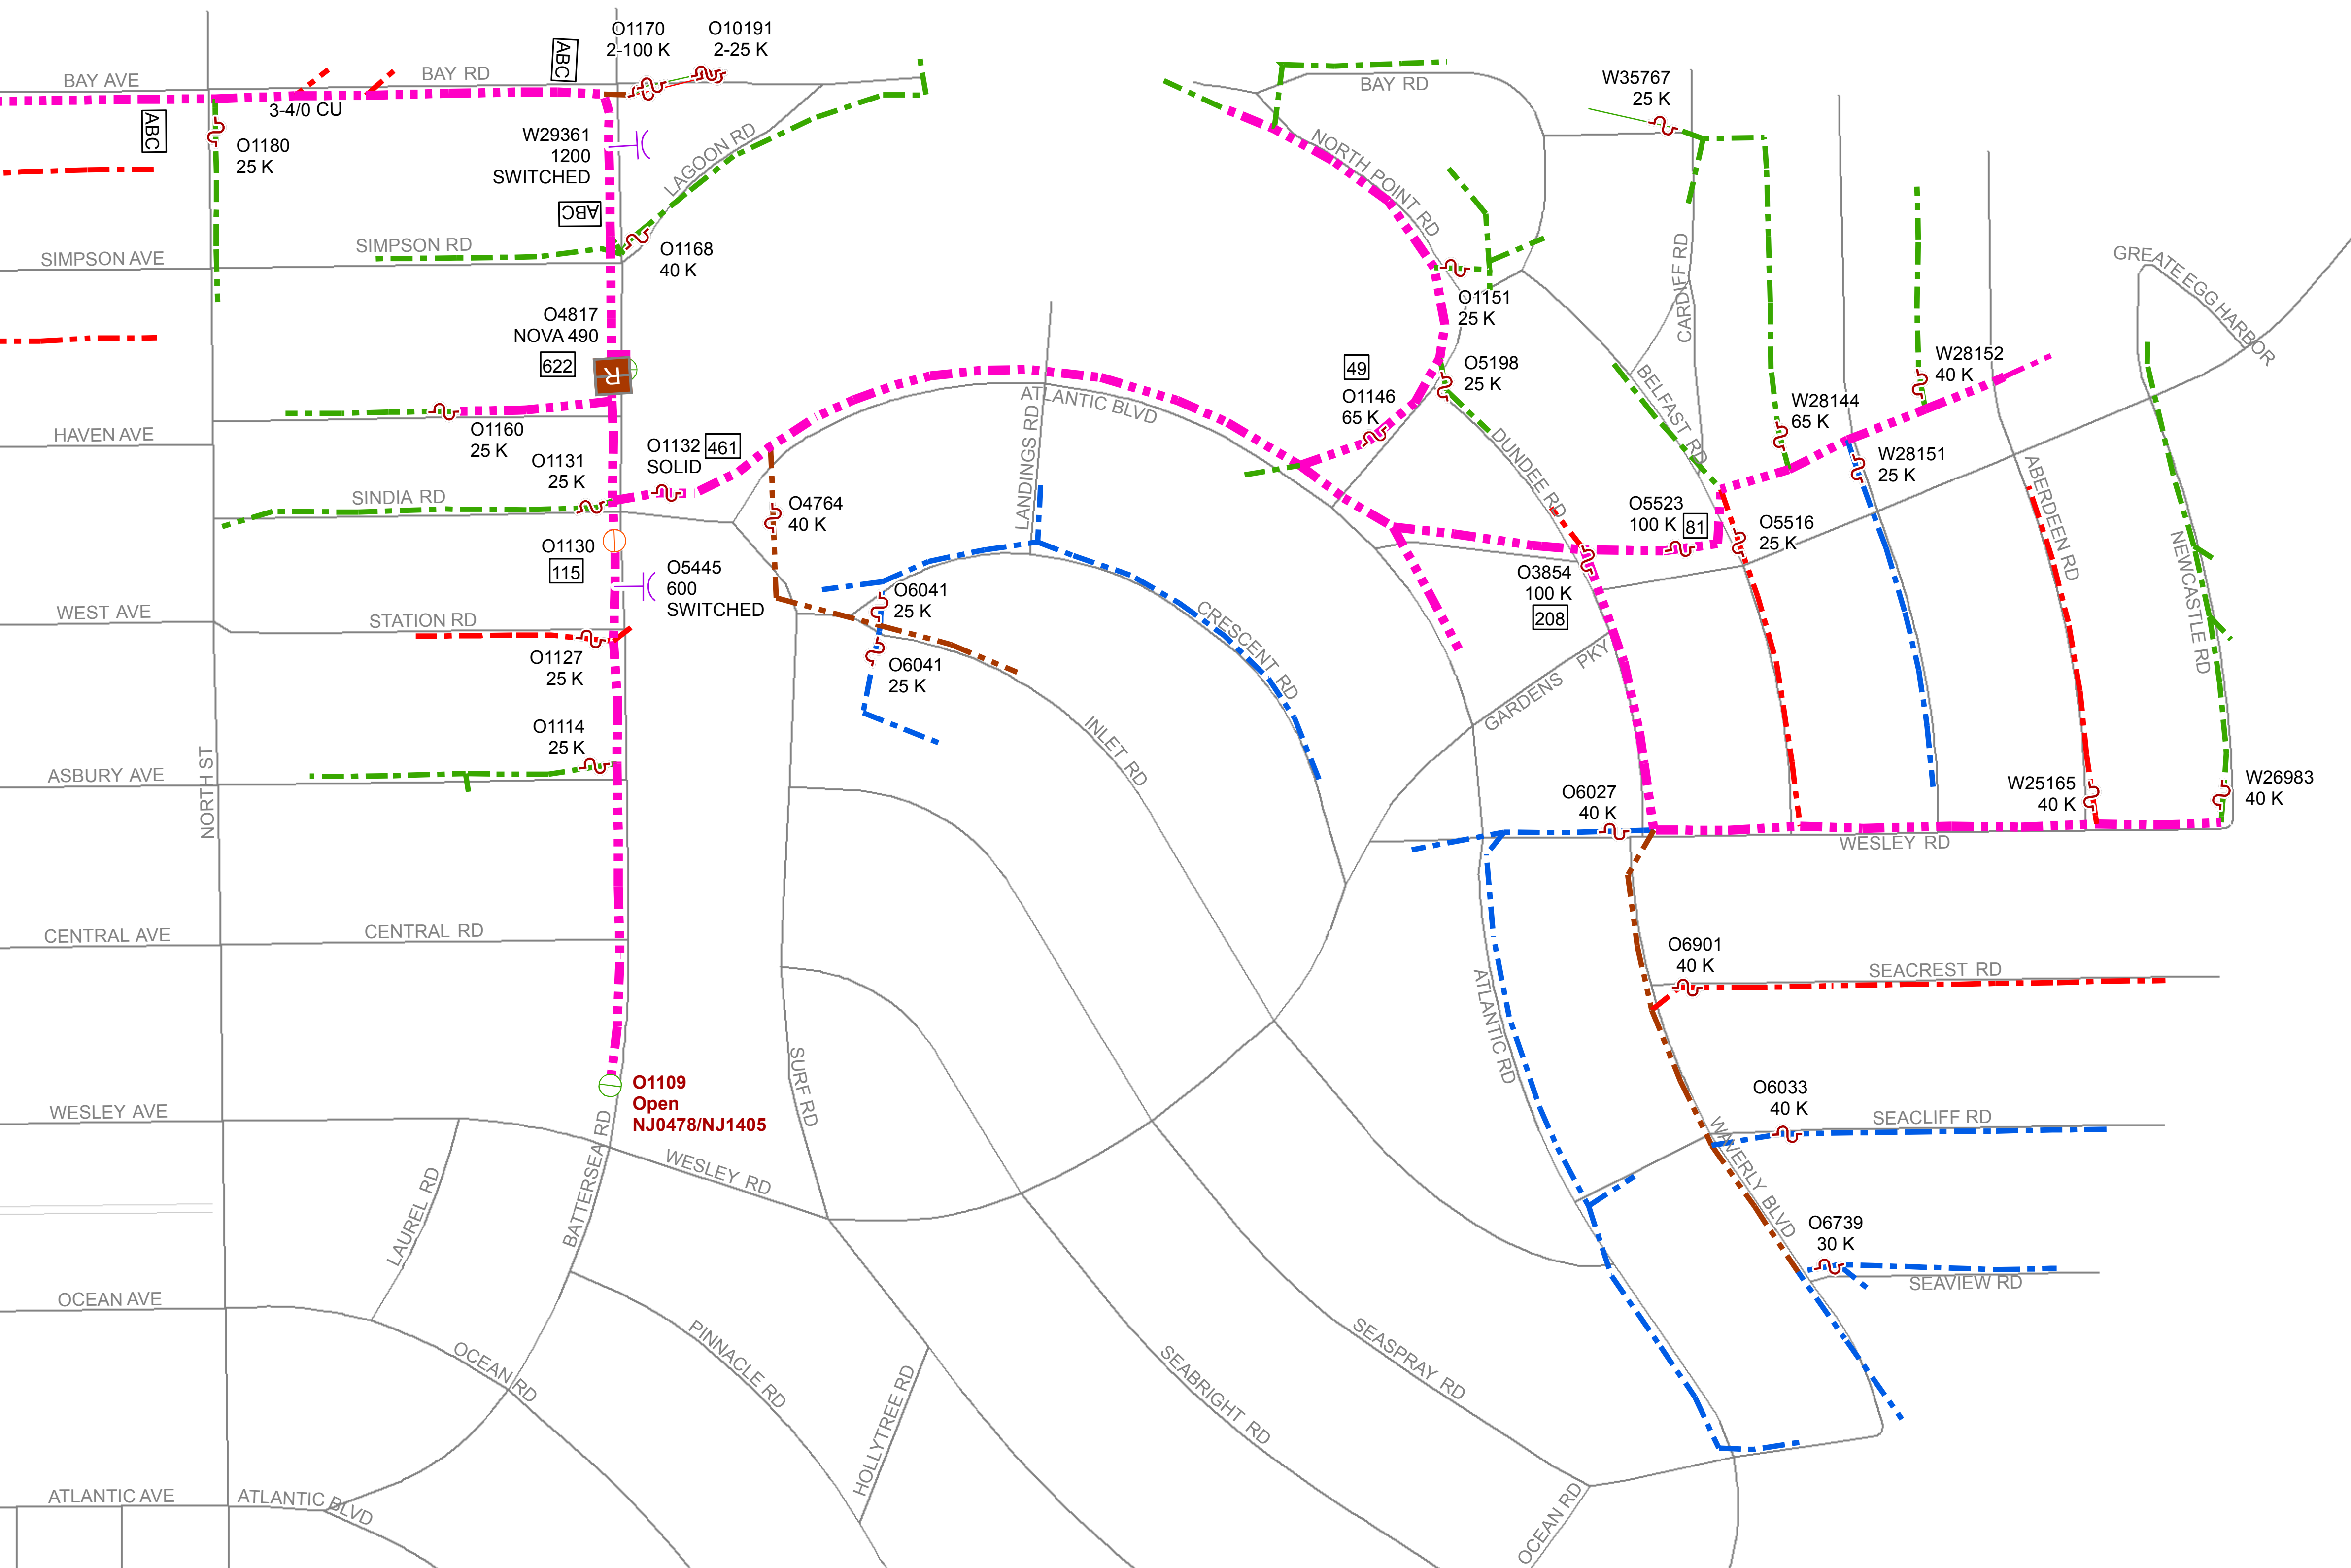

# OCEAN CITY SUB

NJ0478  
1892

Ocean City  
CLF Area

O2122  
Open  
NJ0478/NJ0479

11TH ST

3-954 AA

O2068  
25 K

3-#4 CU

CBA

ABC

3-350 CU

W37865  
1892

O2070  
25 K

15

10TH ST

WEST AVE

↑ SEE SHEET 2  
MATCH A ↓

SEE DETAIL "A"  
THIS PAGE

OCEAN CITY  
SUB  
NJ0478  
1892

<b>ACE Feeder Map</b>			
Circuit/Feeder:	NJ0478 (NO.1)	Voltage:	12 KV
Substation:	OCEAN CITY	GPS:	39.278060, -74.579609
Sheet:	1 of 2	Map Scale:	1"=167'
		Plotted By:	e912465
			9/11/2019

SEE SHEET 1  
MATCH A

<b>ACE Feeder Map</b>				
Circuit/Feeder: <b>NJ0478 (NO.1)</b>		Voltage: <b>12 KV</b>		
Substation: <b>OCEAN CITY</b>		GPS: <b>39.278060,-74.579609</b>		
Sheet: <b>2 of 2</b>	Map Scale: <b>1"=167'</b>	Plotted By: <b>e912465</b>		
				9/11/2019