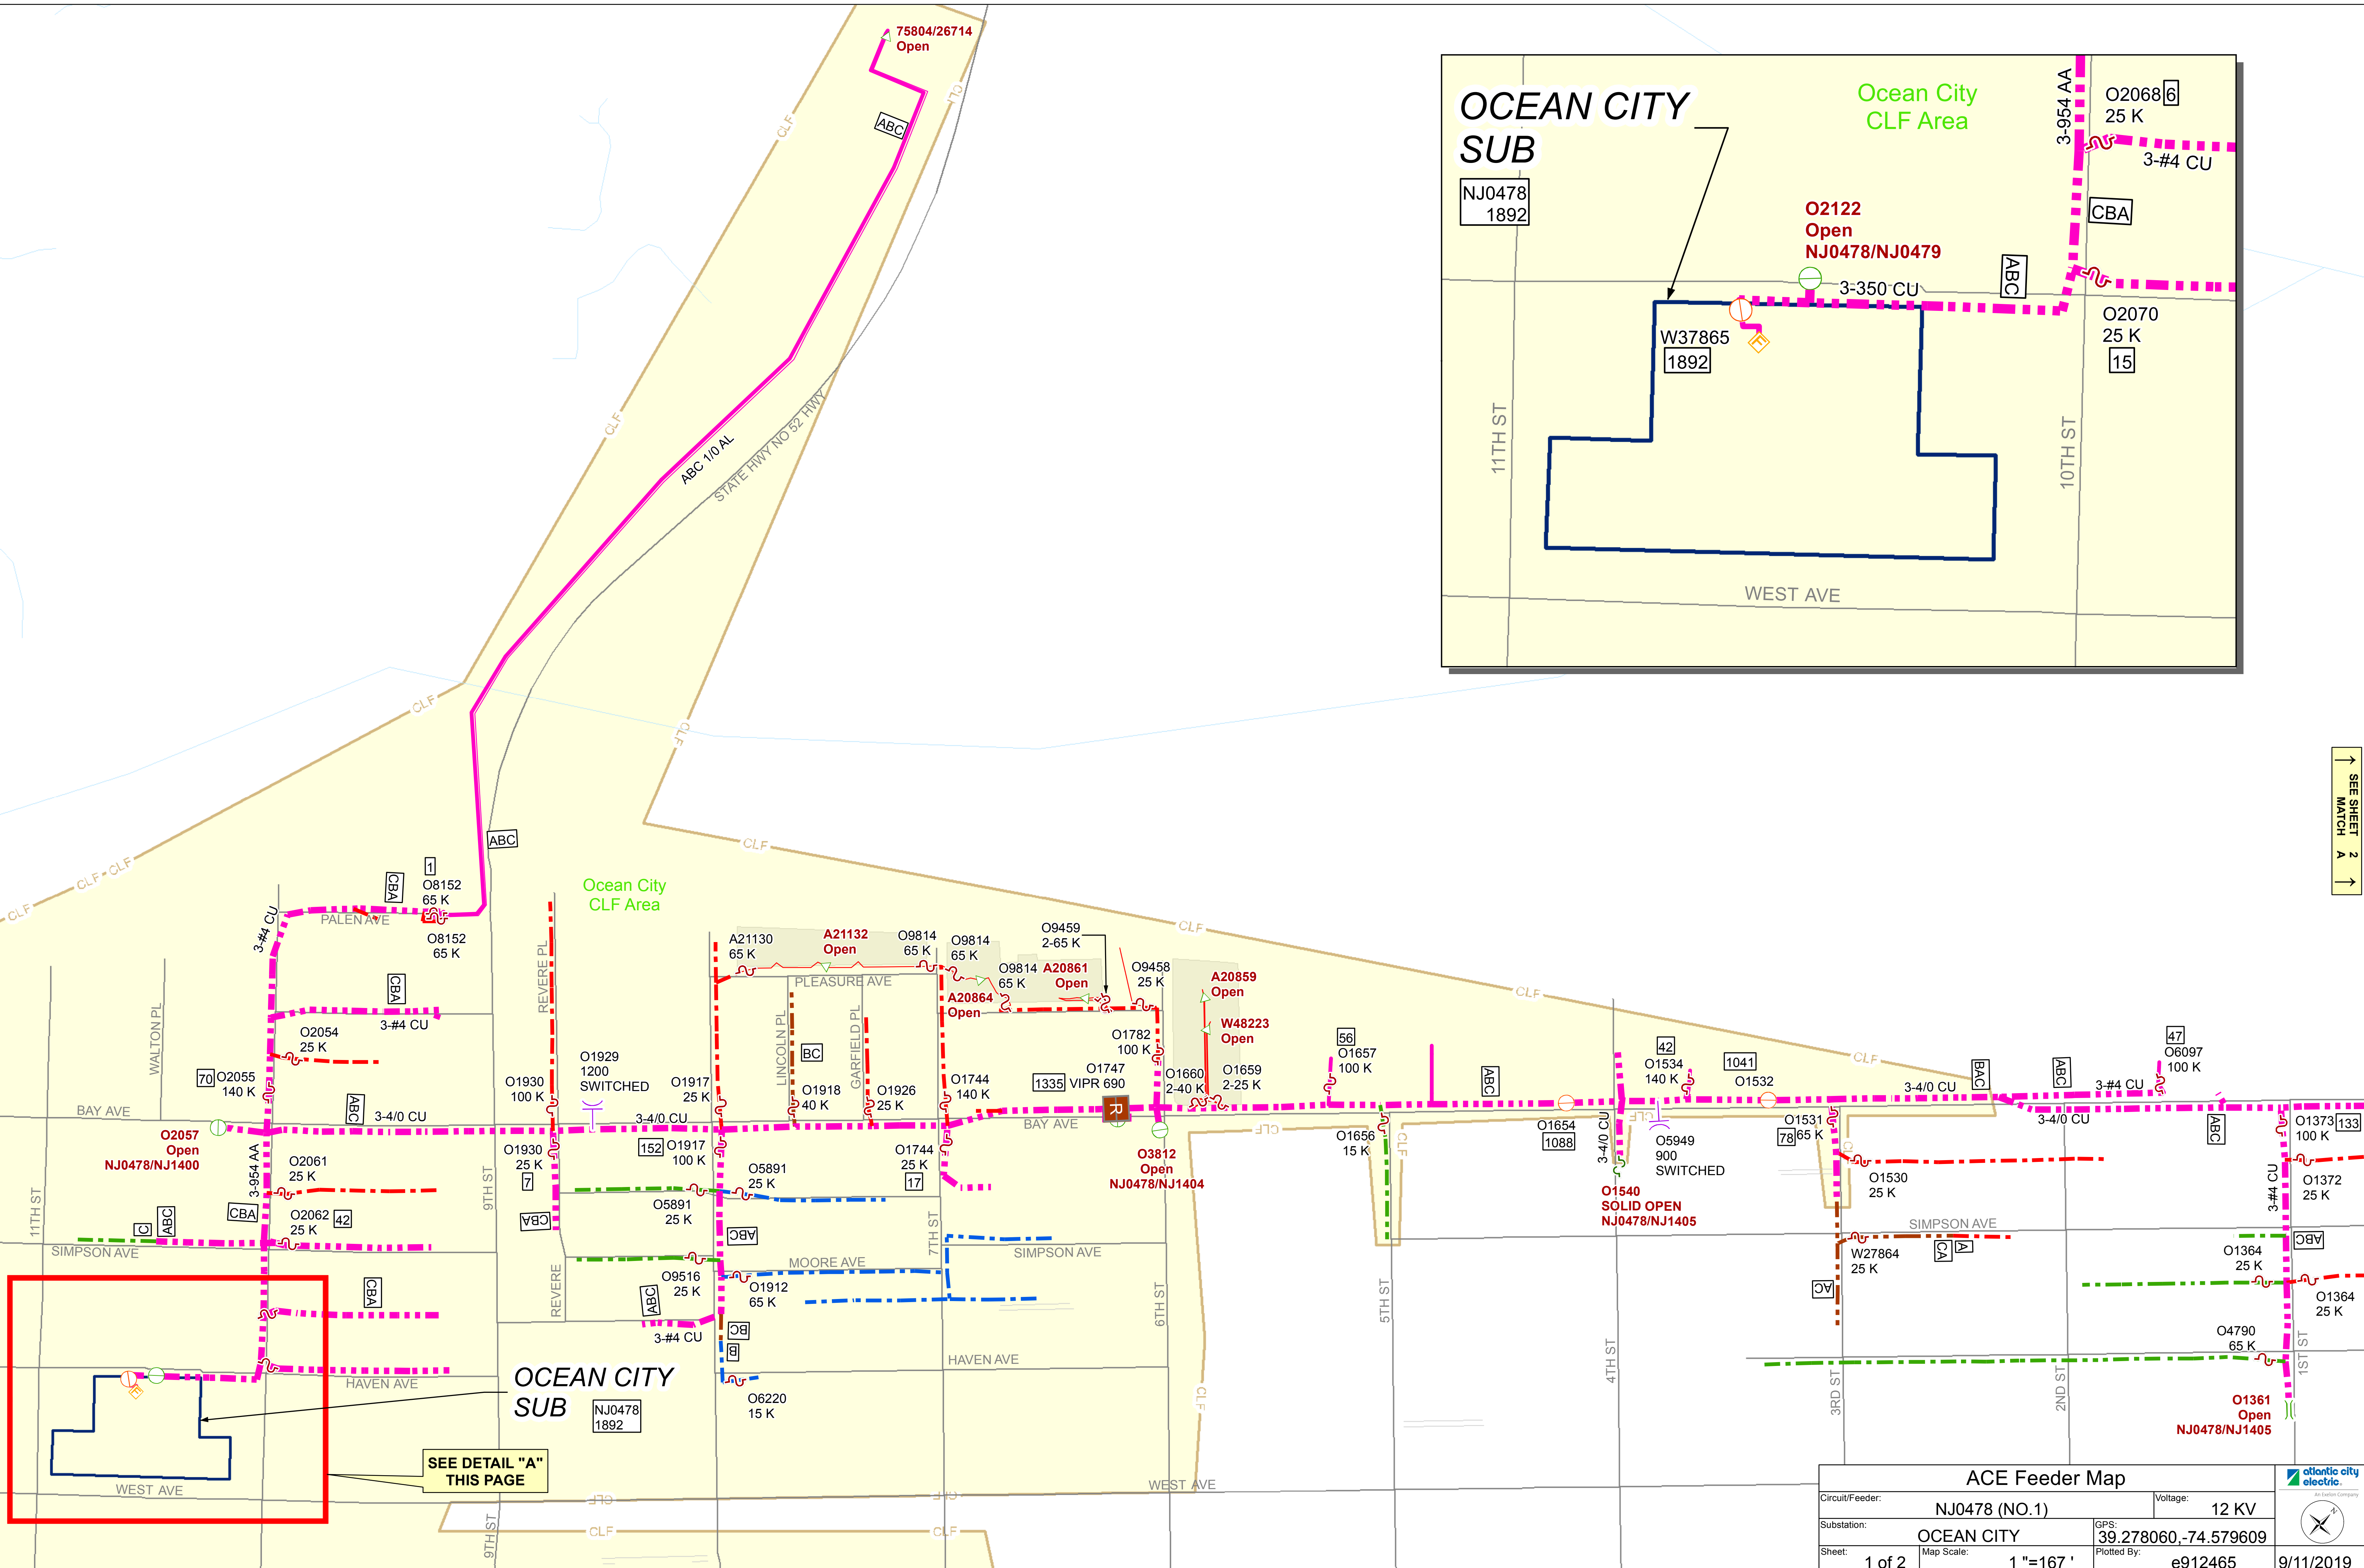

# OCEAN CITY SUB

NJ0478  
1892

Ocean City  
CLF Area

O2122  
Open  
NJ0478/NJ0479

11TH ST

3-954 AA

O2068  
25 K

3-#4 CU

CBA

ABC

3-350 CU

W37865  
1892

O2070  
25 K

15

10TH ST

WEST AVE

↑ SEE SHEET 2  
MATCH A ↓

SEE DETAIL "A"  
THIS PAGE

OCEAN CITY  
SUB  
NJ0478  
1892

<b>ACE Feeder Map</b>			
Circuit/Feeder:	NJ0478 (NO.1)	Voltage:	12 KV
Substation:	OCEAN CITY	GPS:	39.278060, -74.579609
Sheet:	1 of 2	Map Scale:	1"=167'
		Plotted By:	e912465
			9/11/2019

SEE SHEET 1  
MATCH A

<b>ACE Feeder Map</b>				
Circuit/Feeder: <b>NJ0478 (NO.1)</b>		Voltage: <b>12 KV</b>		
Substation: <b>OCEAN CITY</b>		GPS: <b>39.278060,-74.579609</b>		
Sheet: <b>2 of 2</b>	Map Scale: <b>1"=167'</b>	Plotted By: <b>e912465</b>		
				9/11/2019